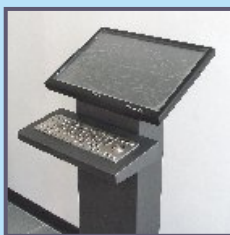

TOTEM Viper

Digital Signage - Information Point
Professional Touch Screen Solutions

www.microdata.it

TOTEM Viper Slim

- Metal Case Free Stand
- Anti Vibration adjustable feet
- Display 17", (19", 22" optional)
- Touch Screen Panel
- CPU Intel G2030 3,0 Ghz
- RAM 2 Gb DDR3
- HDD 320 Gb 2,5" SATA
- Dimensions 130 x 50 x 40 cm
- Weight about 35 Kg

€ 595,00

Specification

Modello	Totem Viper Slim
Display	Display 17", 19", 22" 16,7 M Colori
Touch Screen	Touch Screen Resistive Panel
Resolution	1280x1024 17"-1440x900 19"-1920 x 1080 22"
Brightness / Contrast	300 cd/m2 , 500:1
View Angle	O:170° V:170
CPU	Intel Dual Core, Core i3 / i7
RAM	2 Slot SO-DDR3 1333 Mhz - Max 8Gb
Hard Disk / SSD	2,5 " SATA HDD / SSD
Ports	3 USB 2.0, 1 Parallel, 1 VGA, PS/2 1 Serial, 1 Lan 10/100/1000
Temperature	Operation -5° / +50°
Humidity	40% - 80%
Dimensions	130 x 50 x 40 cm - Weight about 35 Kg
Structure	Metal Case free stand
Color	Standard Silver - Optional custom colours
Operation system	Windows XP, Windows 7/8 , Linux
Optional	Metallic Keyboard +Trackball, Thermal Printer Card Reader, Barcode, Wi-Fi., BlueTooth

Touch Screen Resistive Panel

Special Model For Disabled People

Customizable Keyboard, Printer..

Customizable Barcode and Printer

Dealer Welcome Contact us

Point of Sale

Public administration:

Transmitting information, news to citizens, route the public
Museums, Exhibitions, Theatres, Libraries:
Inform about events, description of exhibits, research
Hotel, Shops, Points of Sale:
Vehicular communications, advertising, Offers, Promo
Exhibition Stands, Open House:
Description services, Exhibits, and Promo Offers
Hospitals ,Nursing Homes, Clinics:
Communicate information, Timetables, Services, Routes
Pharmacies, Medical Studies, Dentists, lab. analysis:
Promote Products, Services, Initiatives, News
Banks, Insurance, Financial, Cmpanies
Staff communication, promoting its services